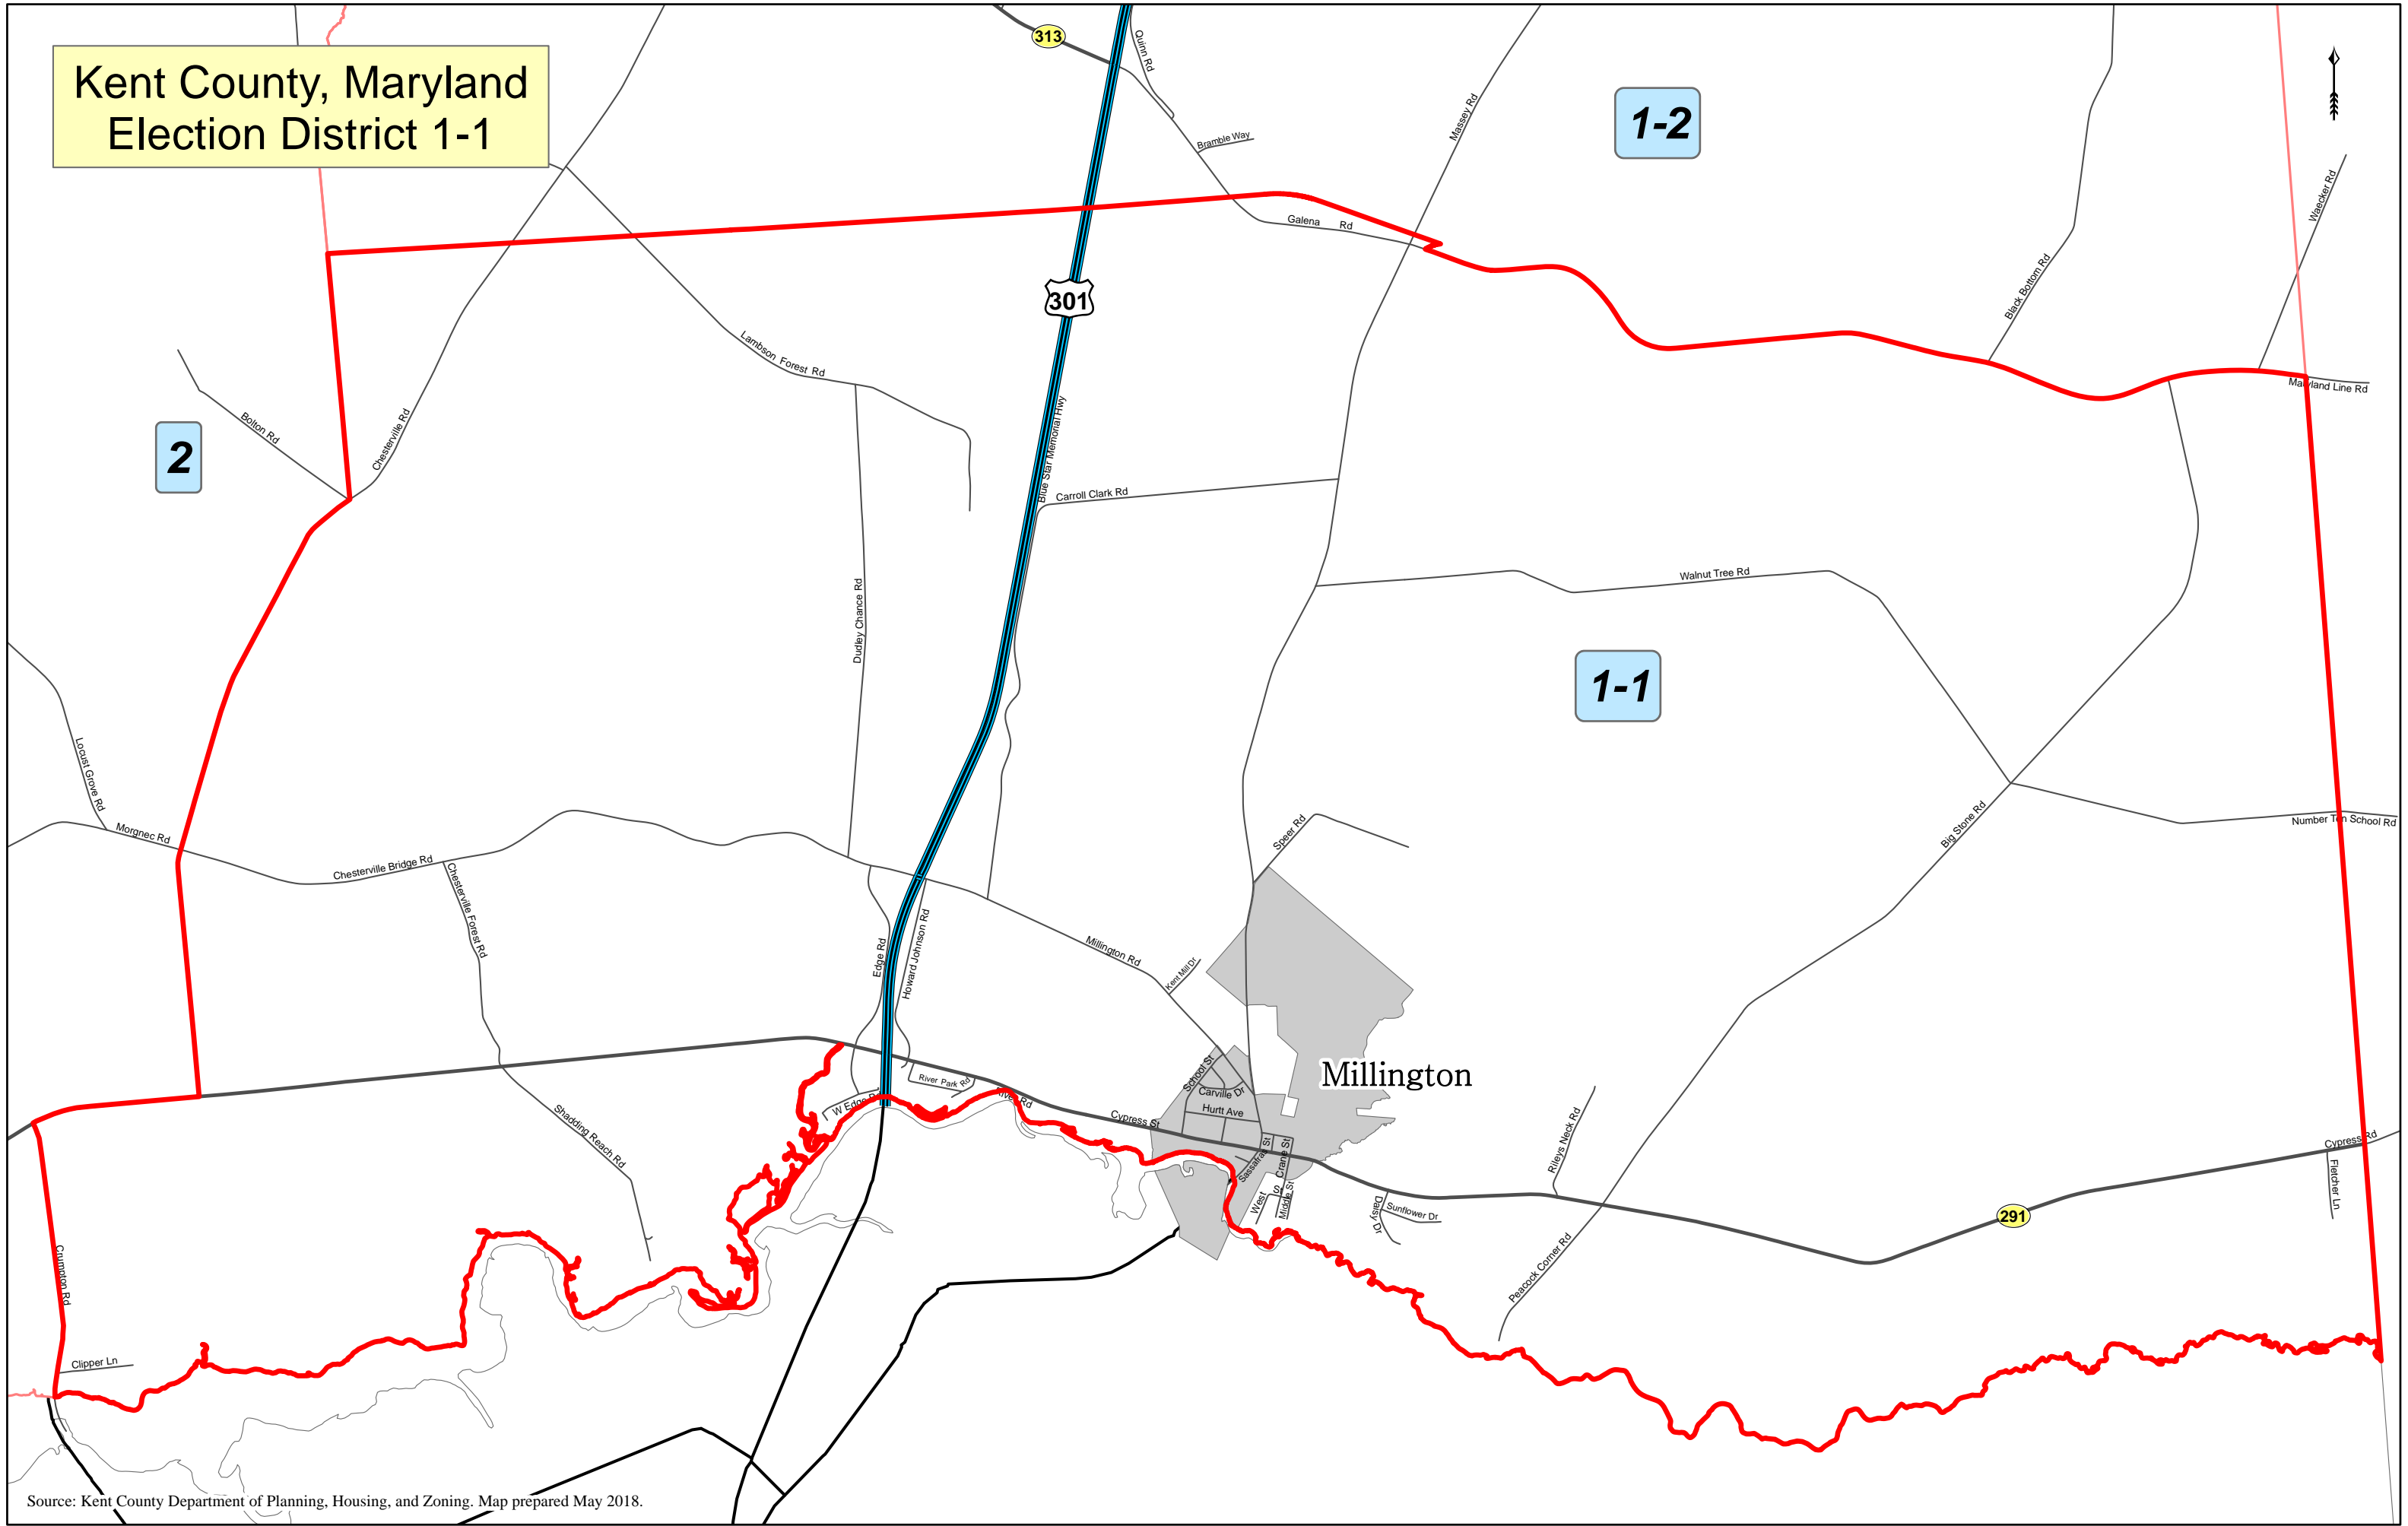

Kent County, Maryland  
Election District 1-1

Source: Kent County Department of Planning, Housing, and Zoning. Map prepared May 2018.