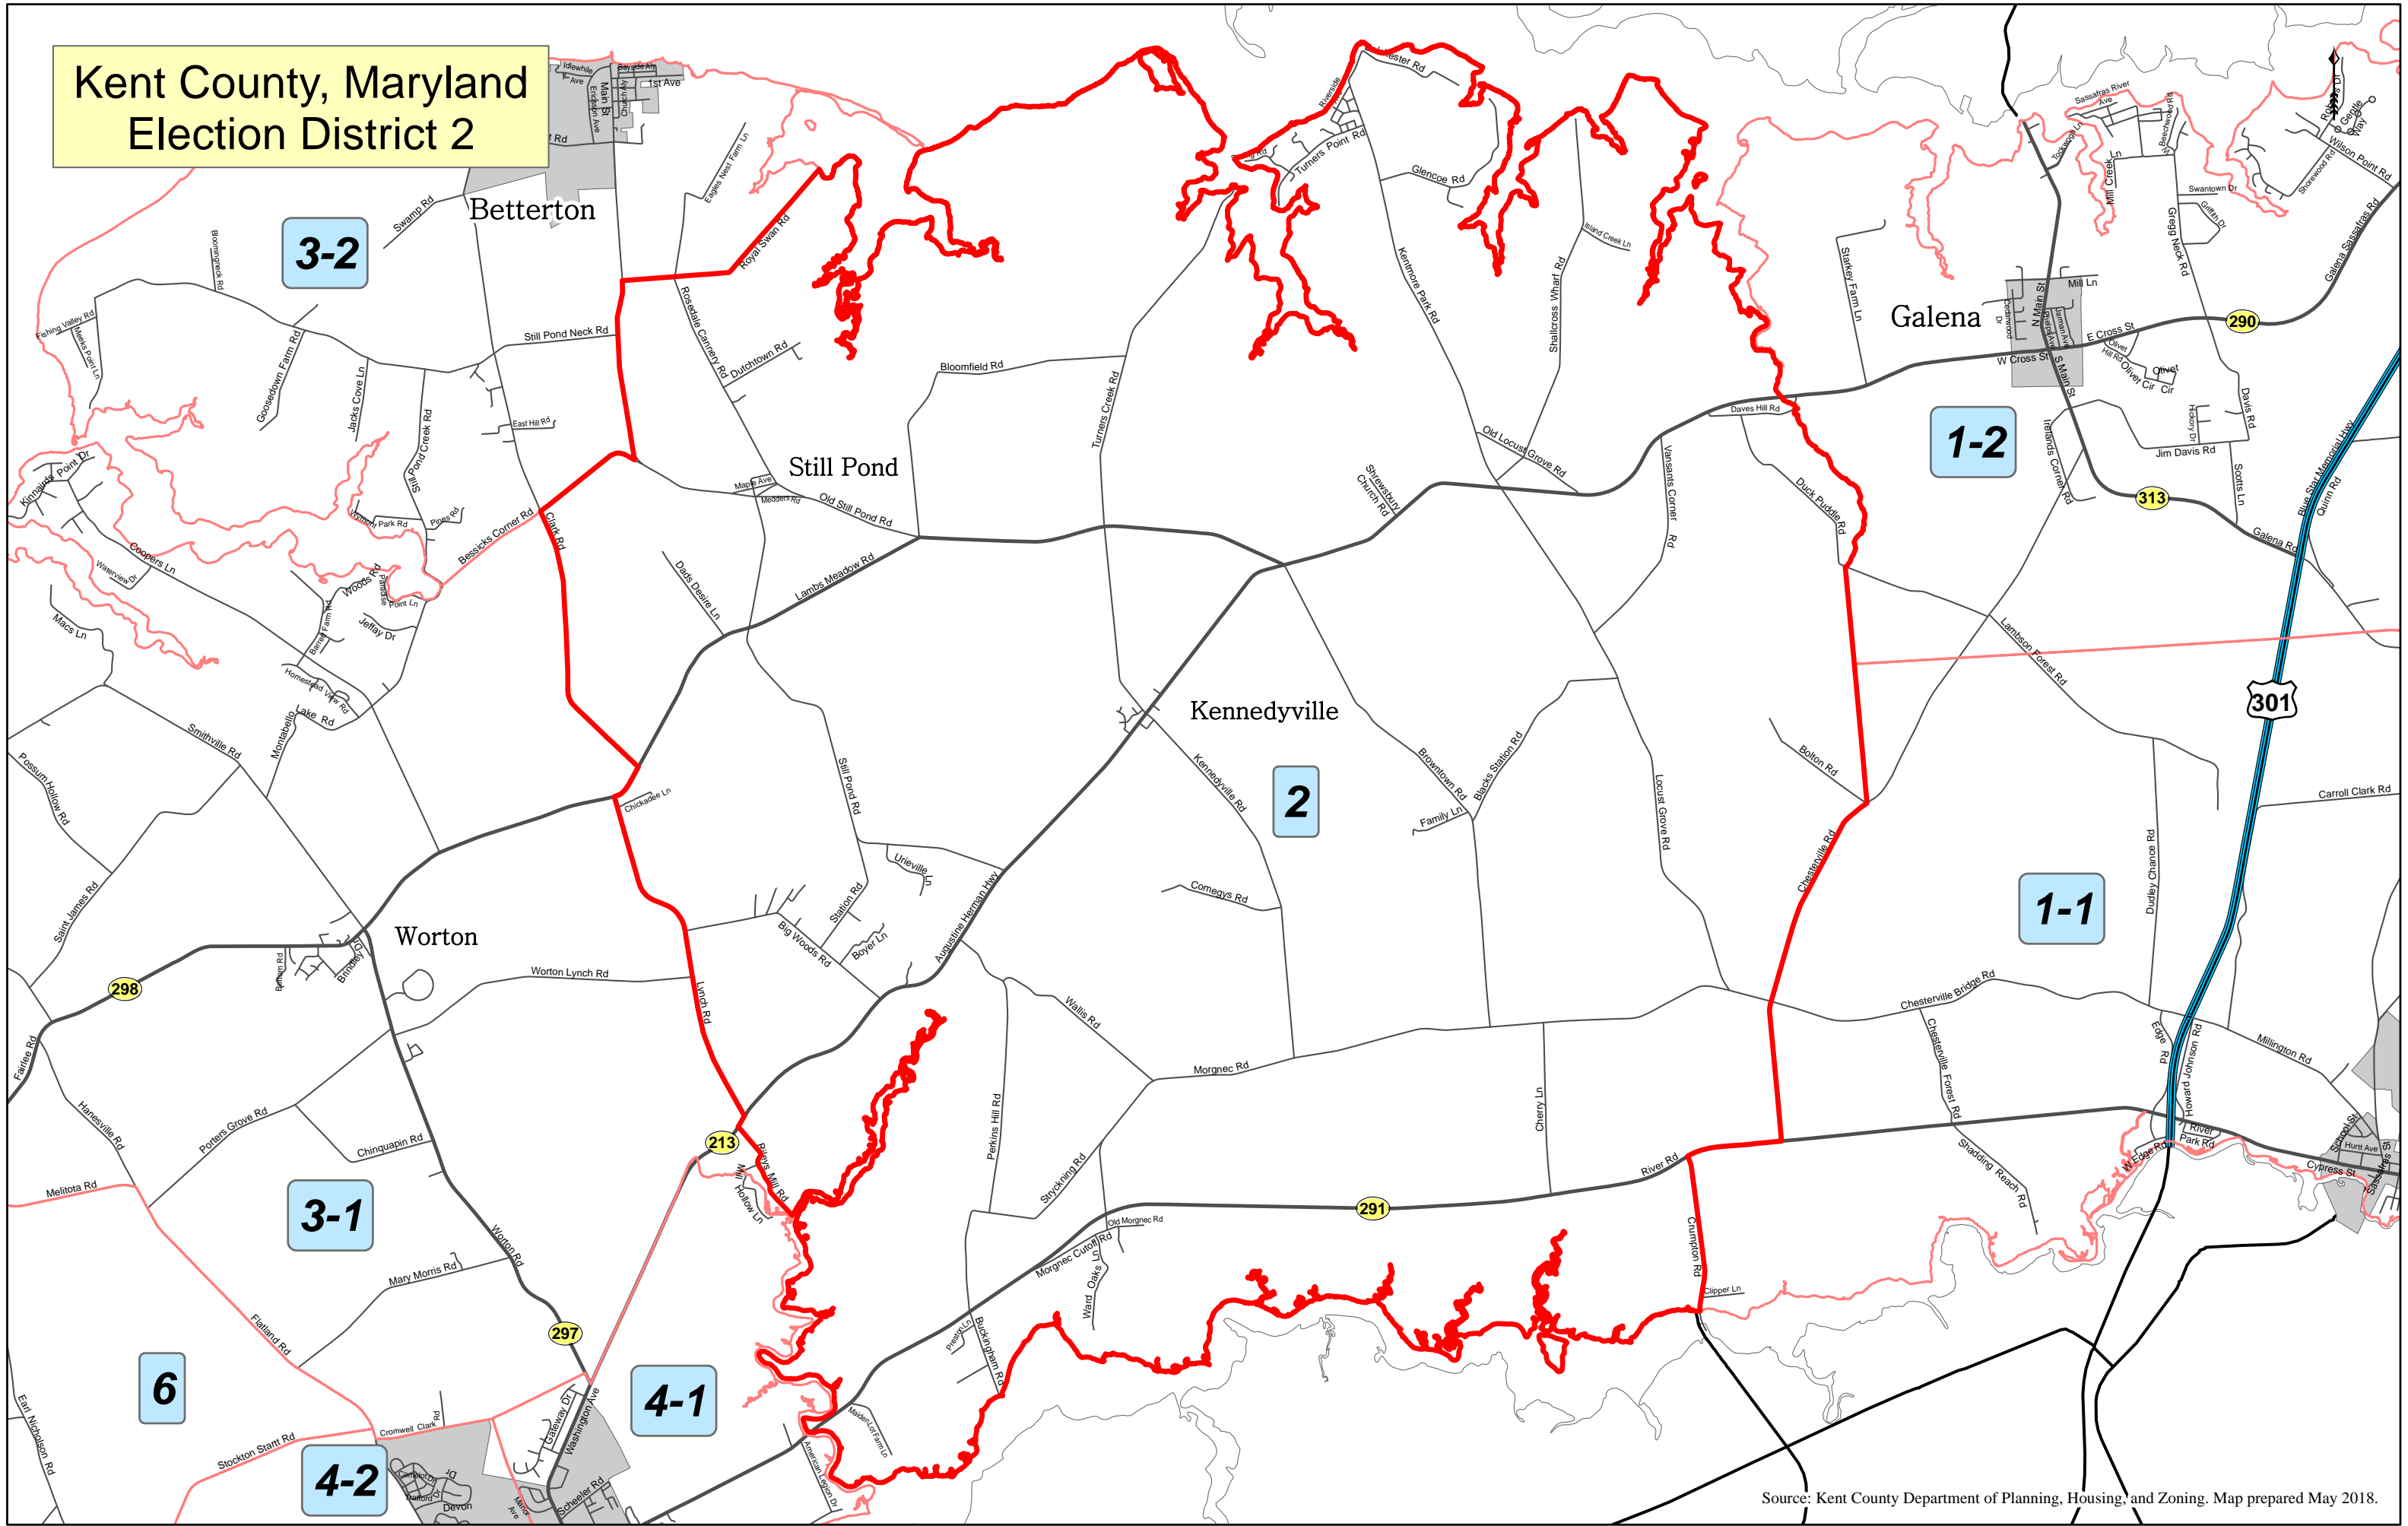

Kent County, Maryland Election District 2

Source: Kent County Department of Planning, Housing, and Zoning. Map prepared May 2018.