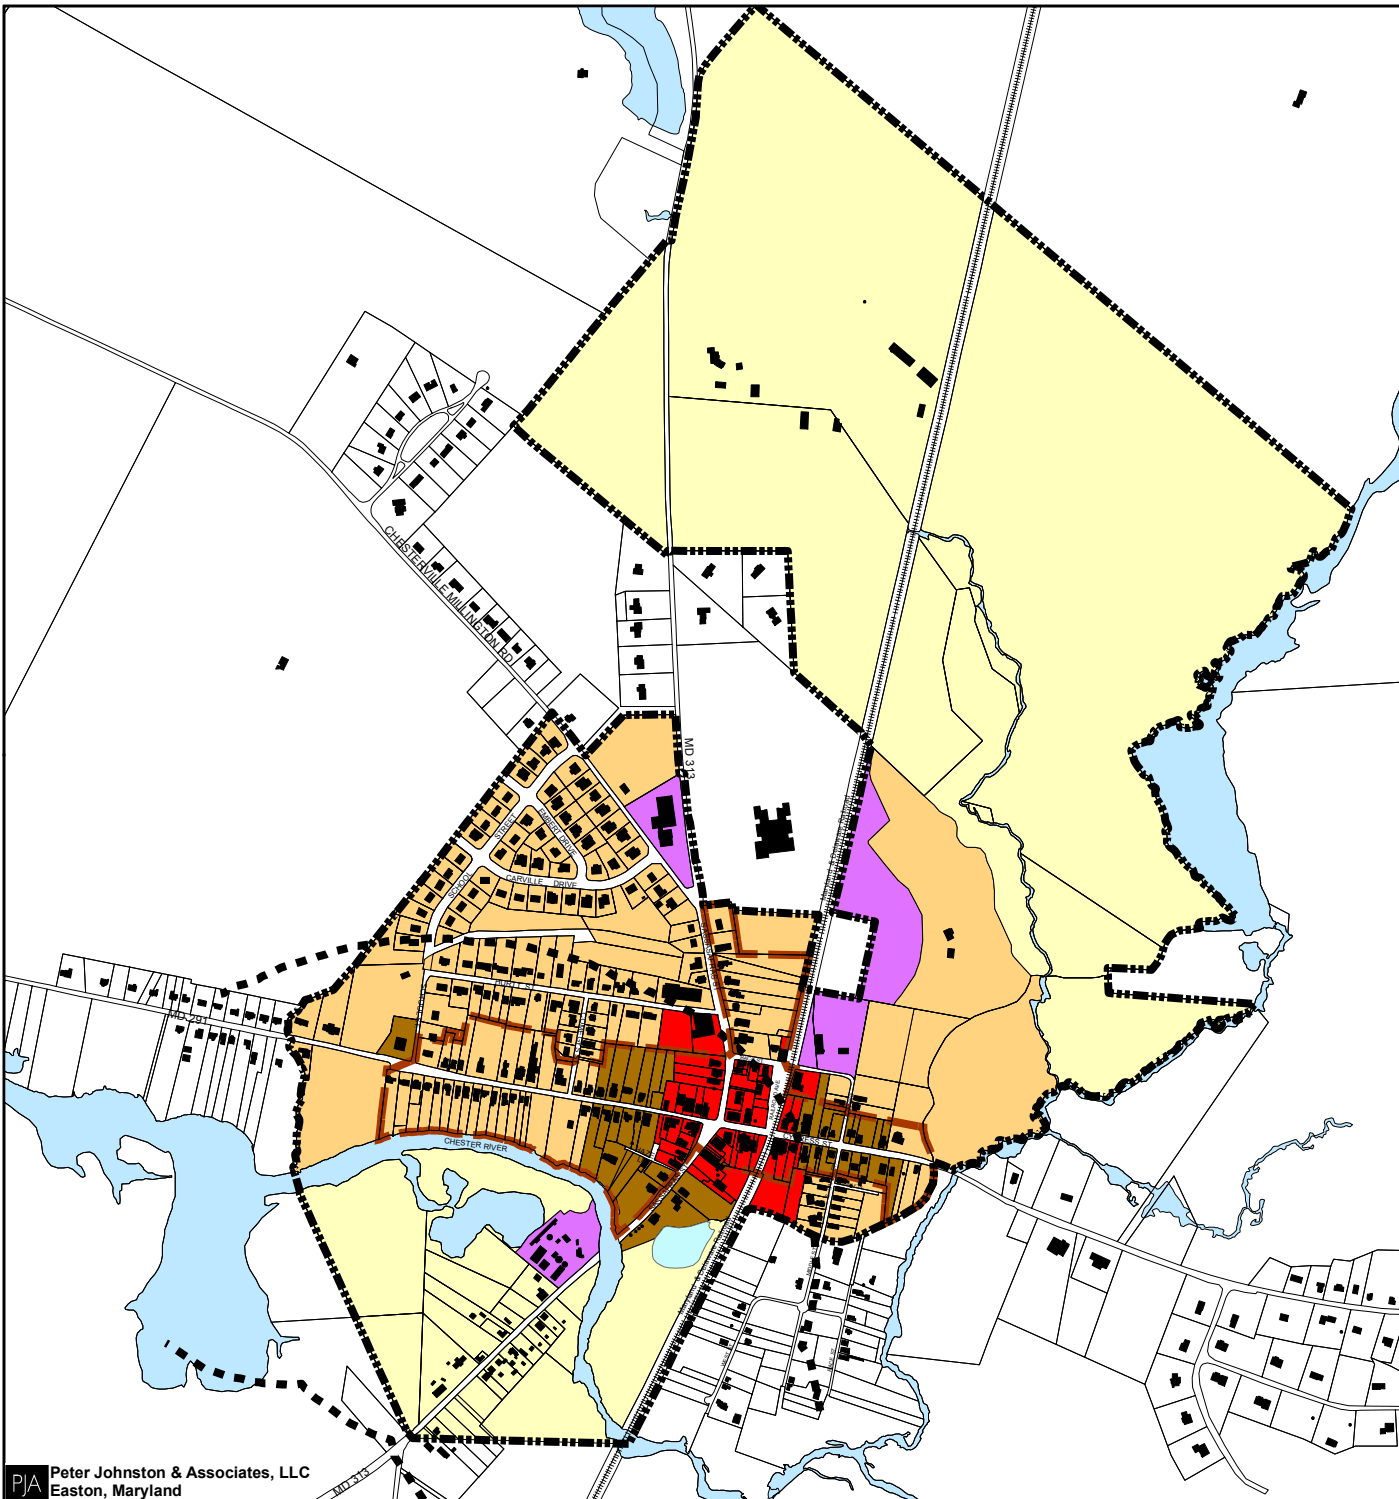

# OFFICIAL ZONING MAP MILLINGTON, MARYLAND

## Legend

- R-1 Rural Conservation
- R-2 Single Family Residential
- R-3 Old Town Residential
- TC Town Center District
- LI Light Industrial
- Corporate Boundary
- Community Design Overlay District
- Critical Area Boundary

This is the official "Zoning District" map for Millington, Maryland as setforth in Section 80-19 of the Zoning Ordinance for Millington, Maryland.

Mayor \_\_\_\_\_ Date \_\_\_\_\_  
 Attest: \_\_\_\_\_  
 Town Clerk \_\_\_\_\_ Date \_\_\_\_\_