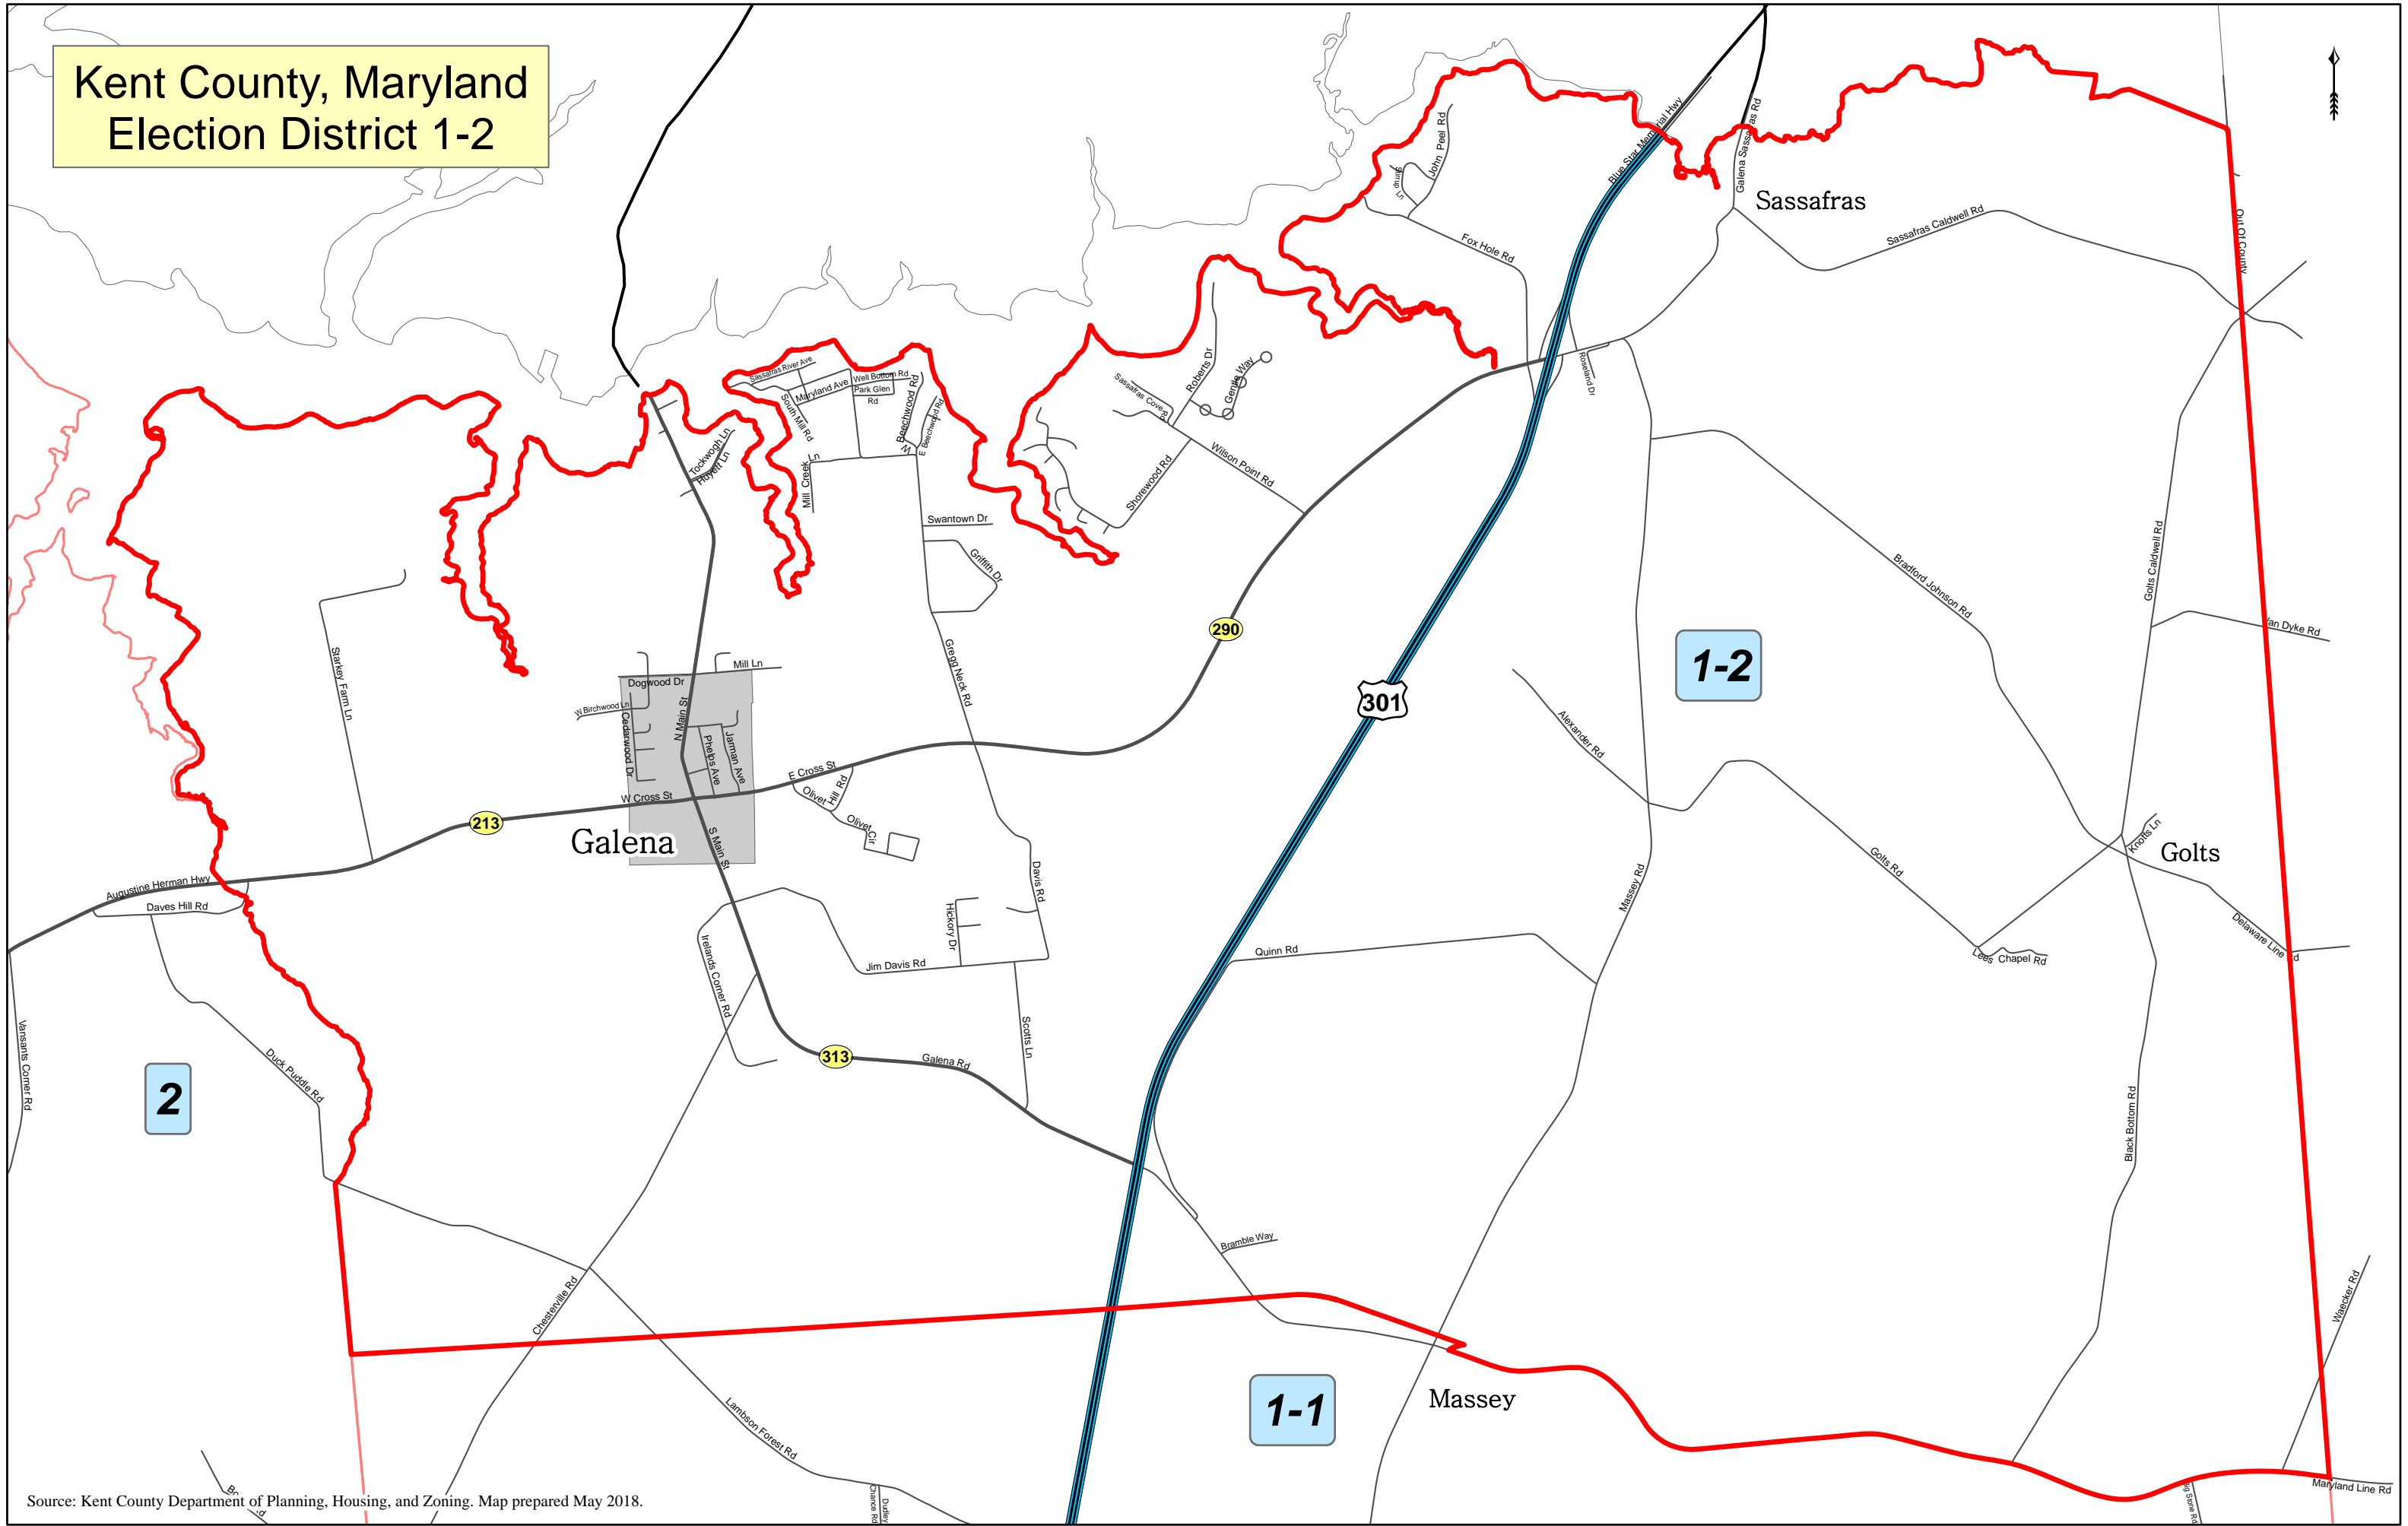

Kent County, Maryland  
Election District 1-2

Source: Kent County Department of Planning, Housing, and Zoning. Map prepared May 2018.