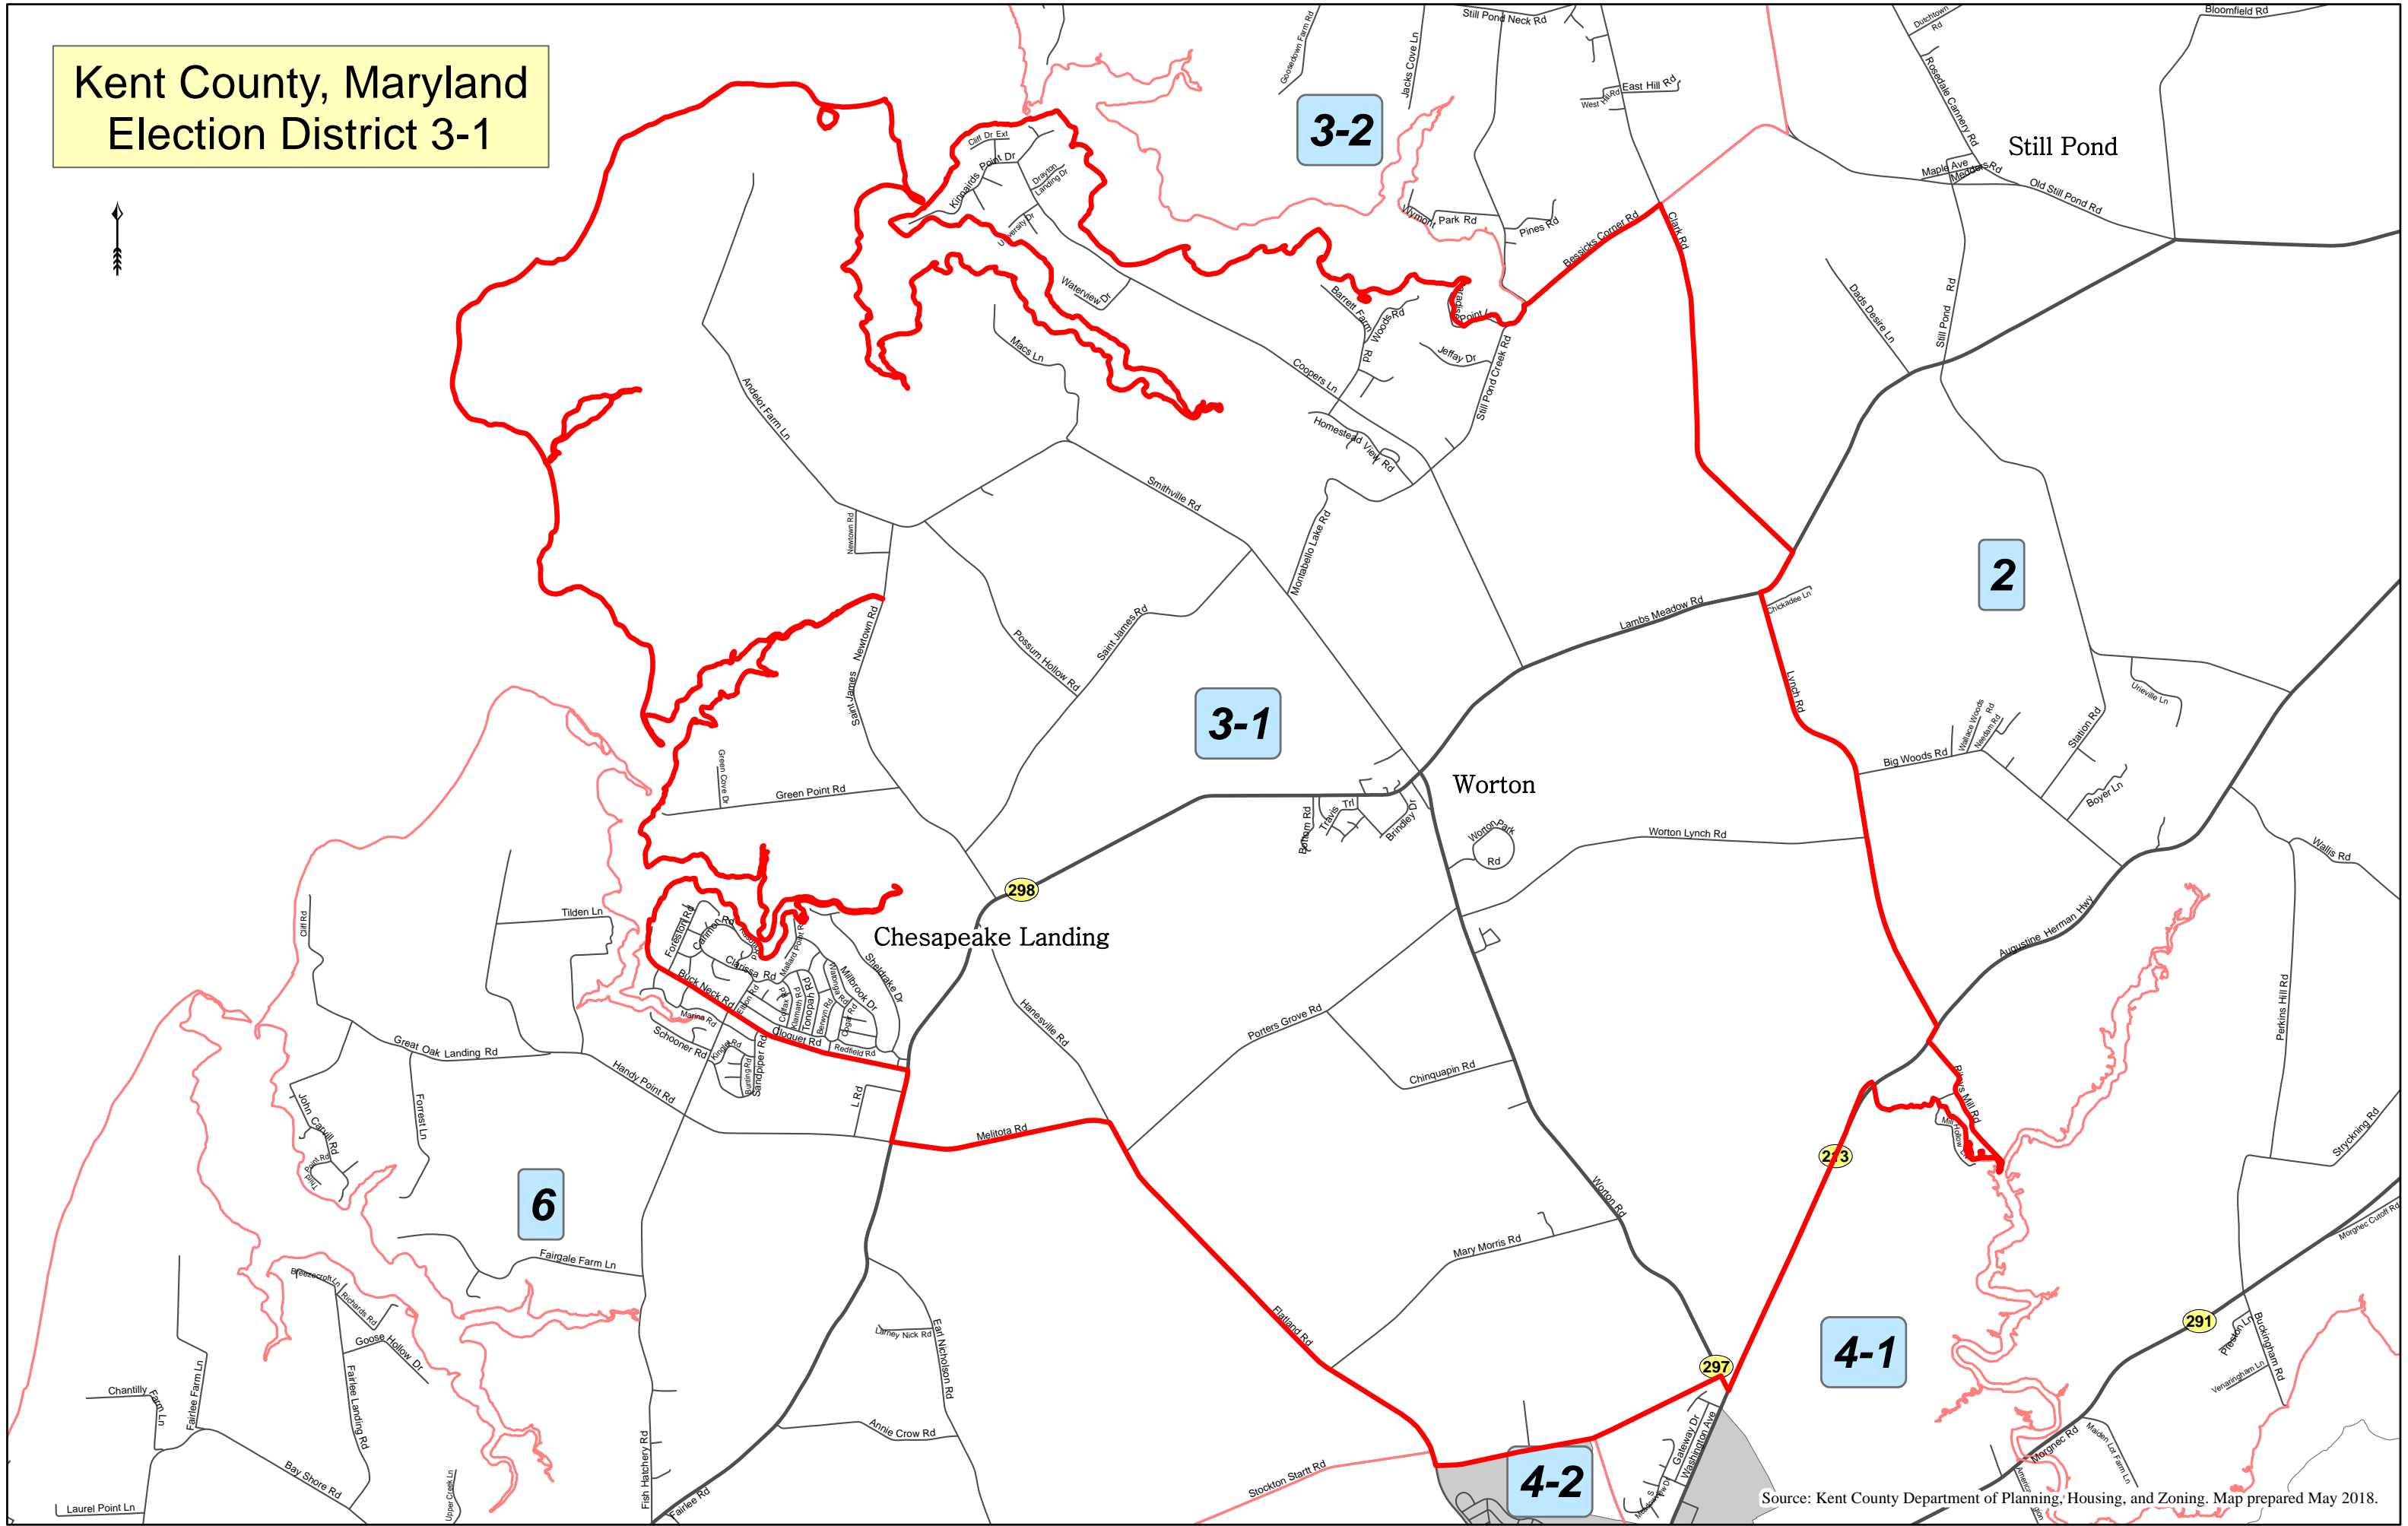

Kent County, Maryland Election District 3-1

Source: Kent County Department of Planning, Housing, and Zoning. Map prepared May 2018.