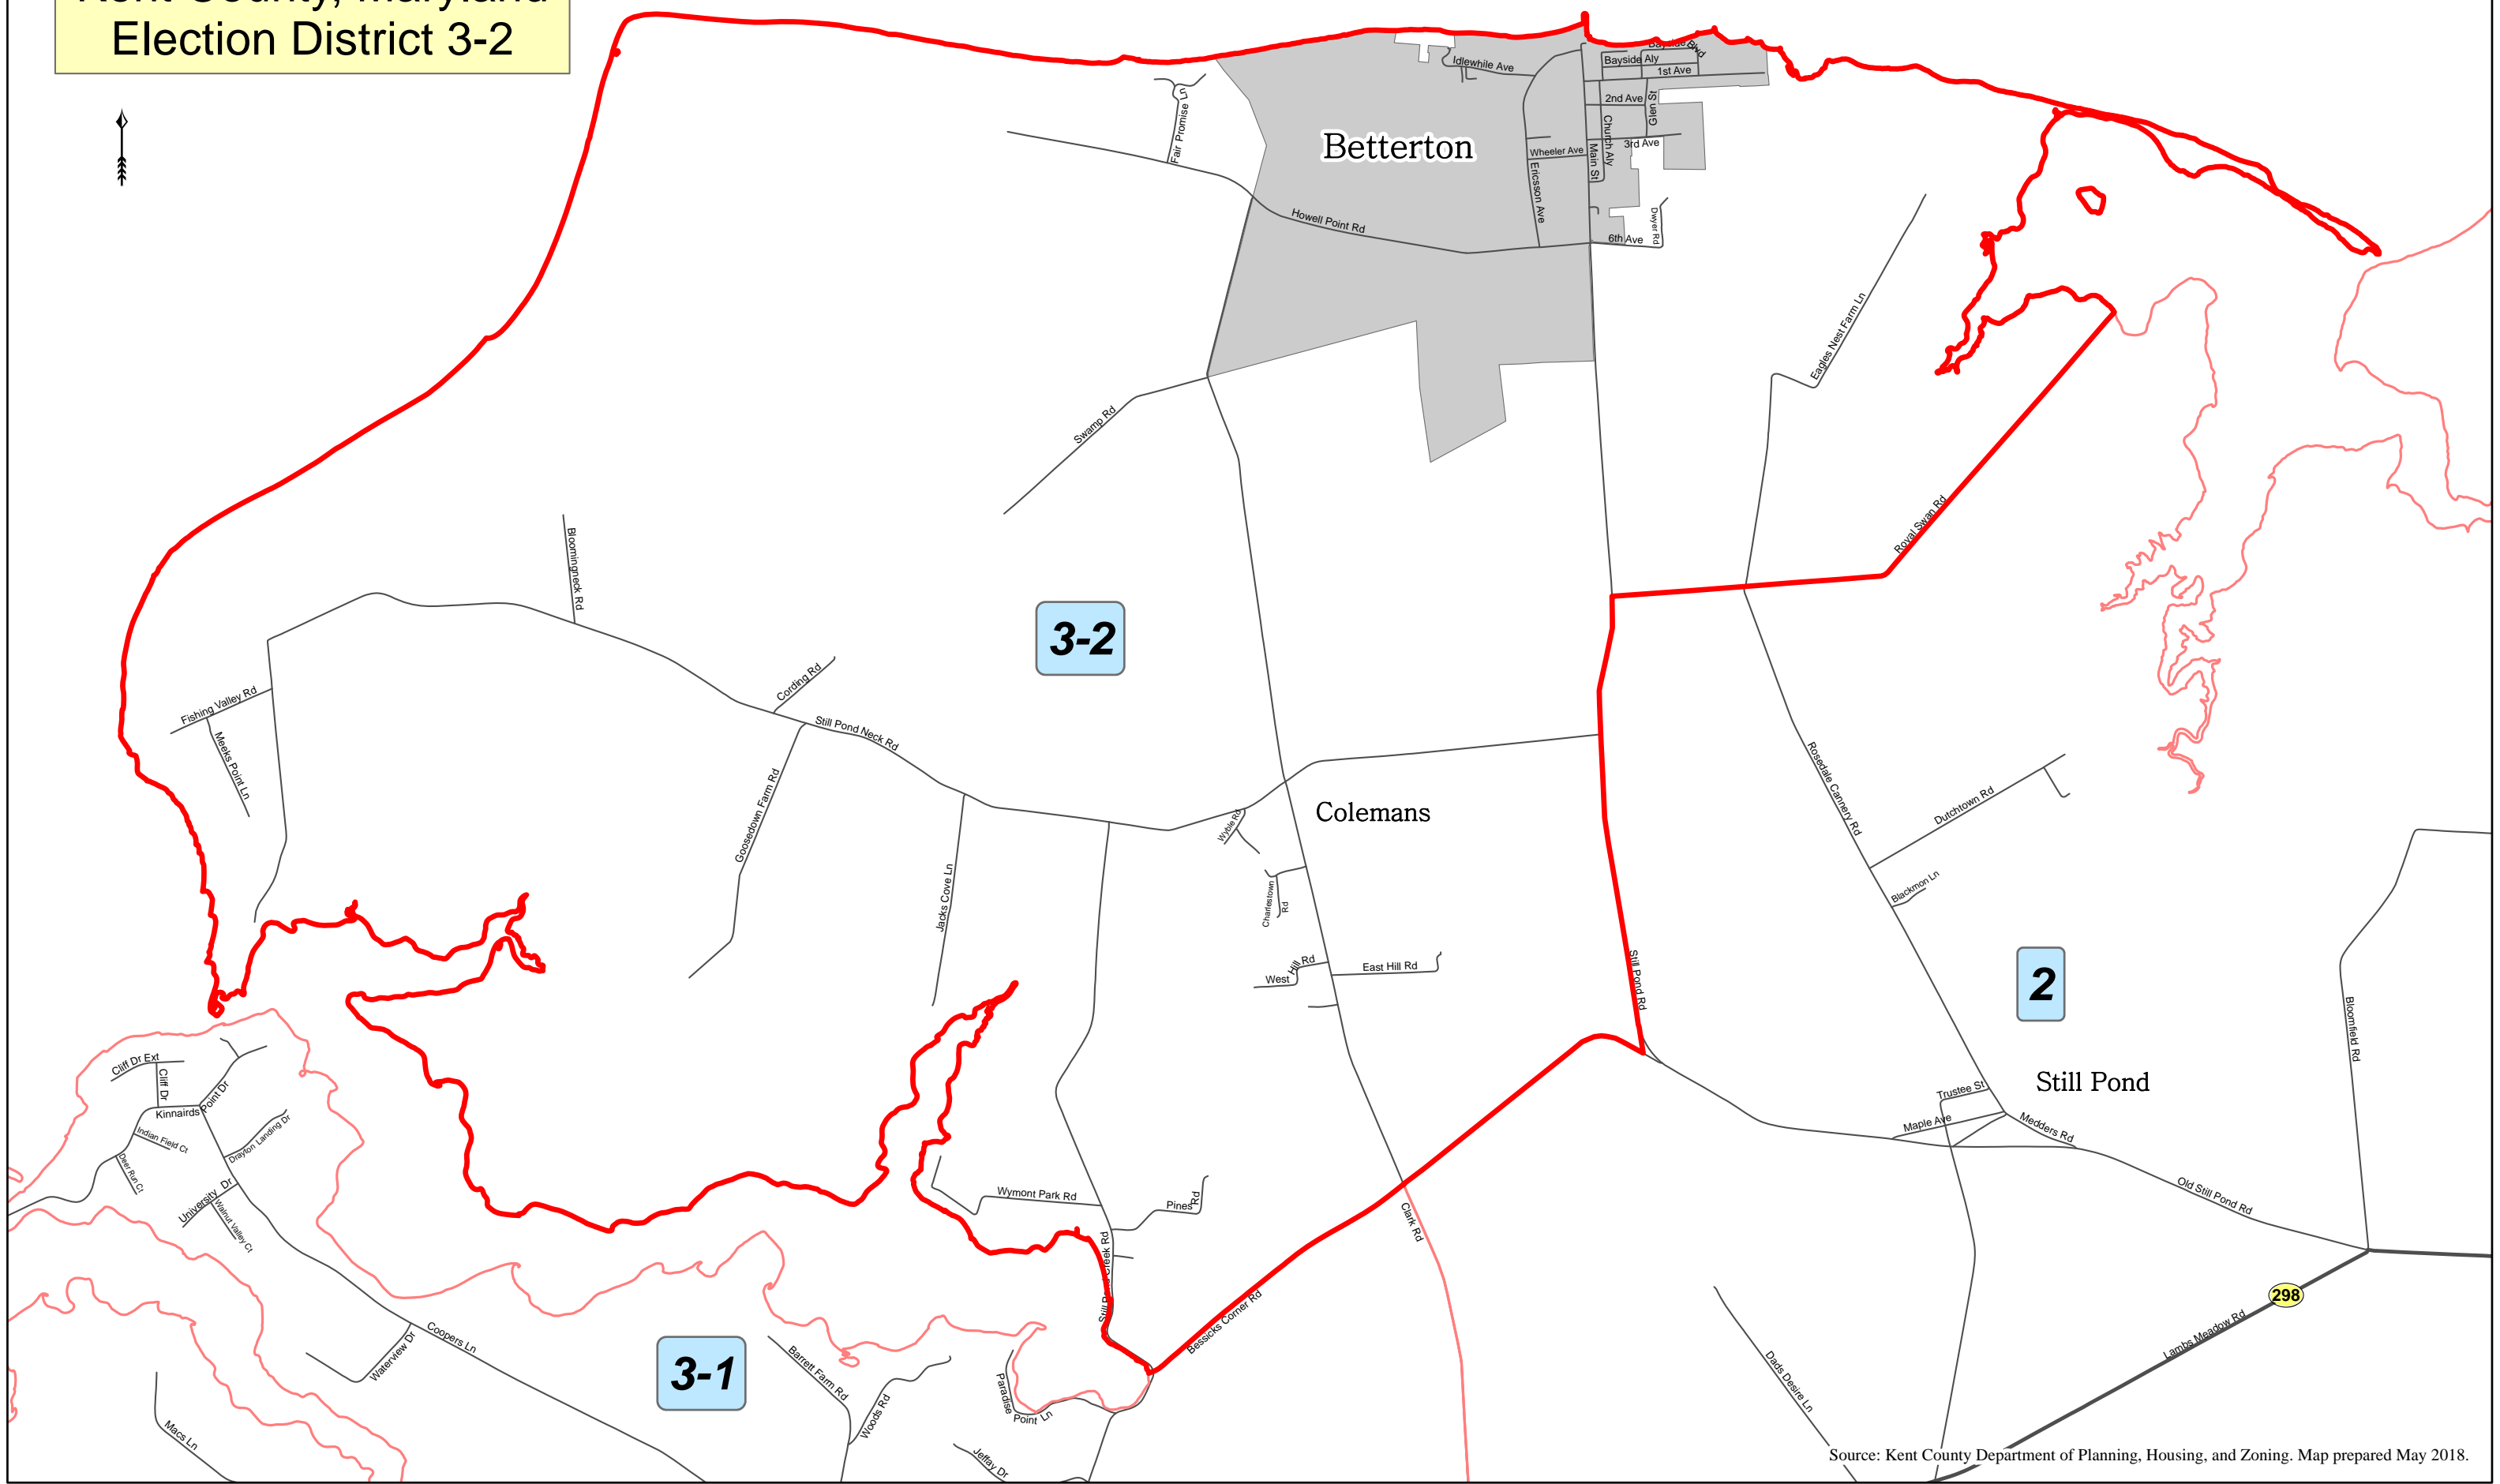

Kent County, Maryland Election District 3-2

Source: Kent County Department of Planning, Housing, and Zoning. Map prepared May 2018.