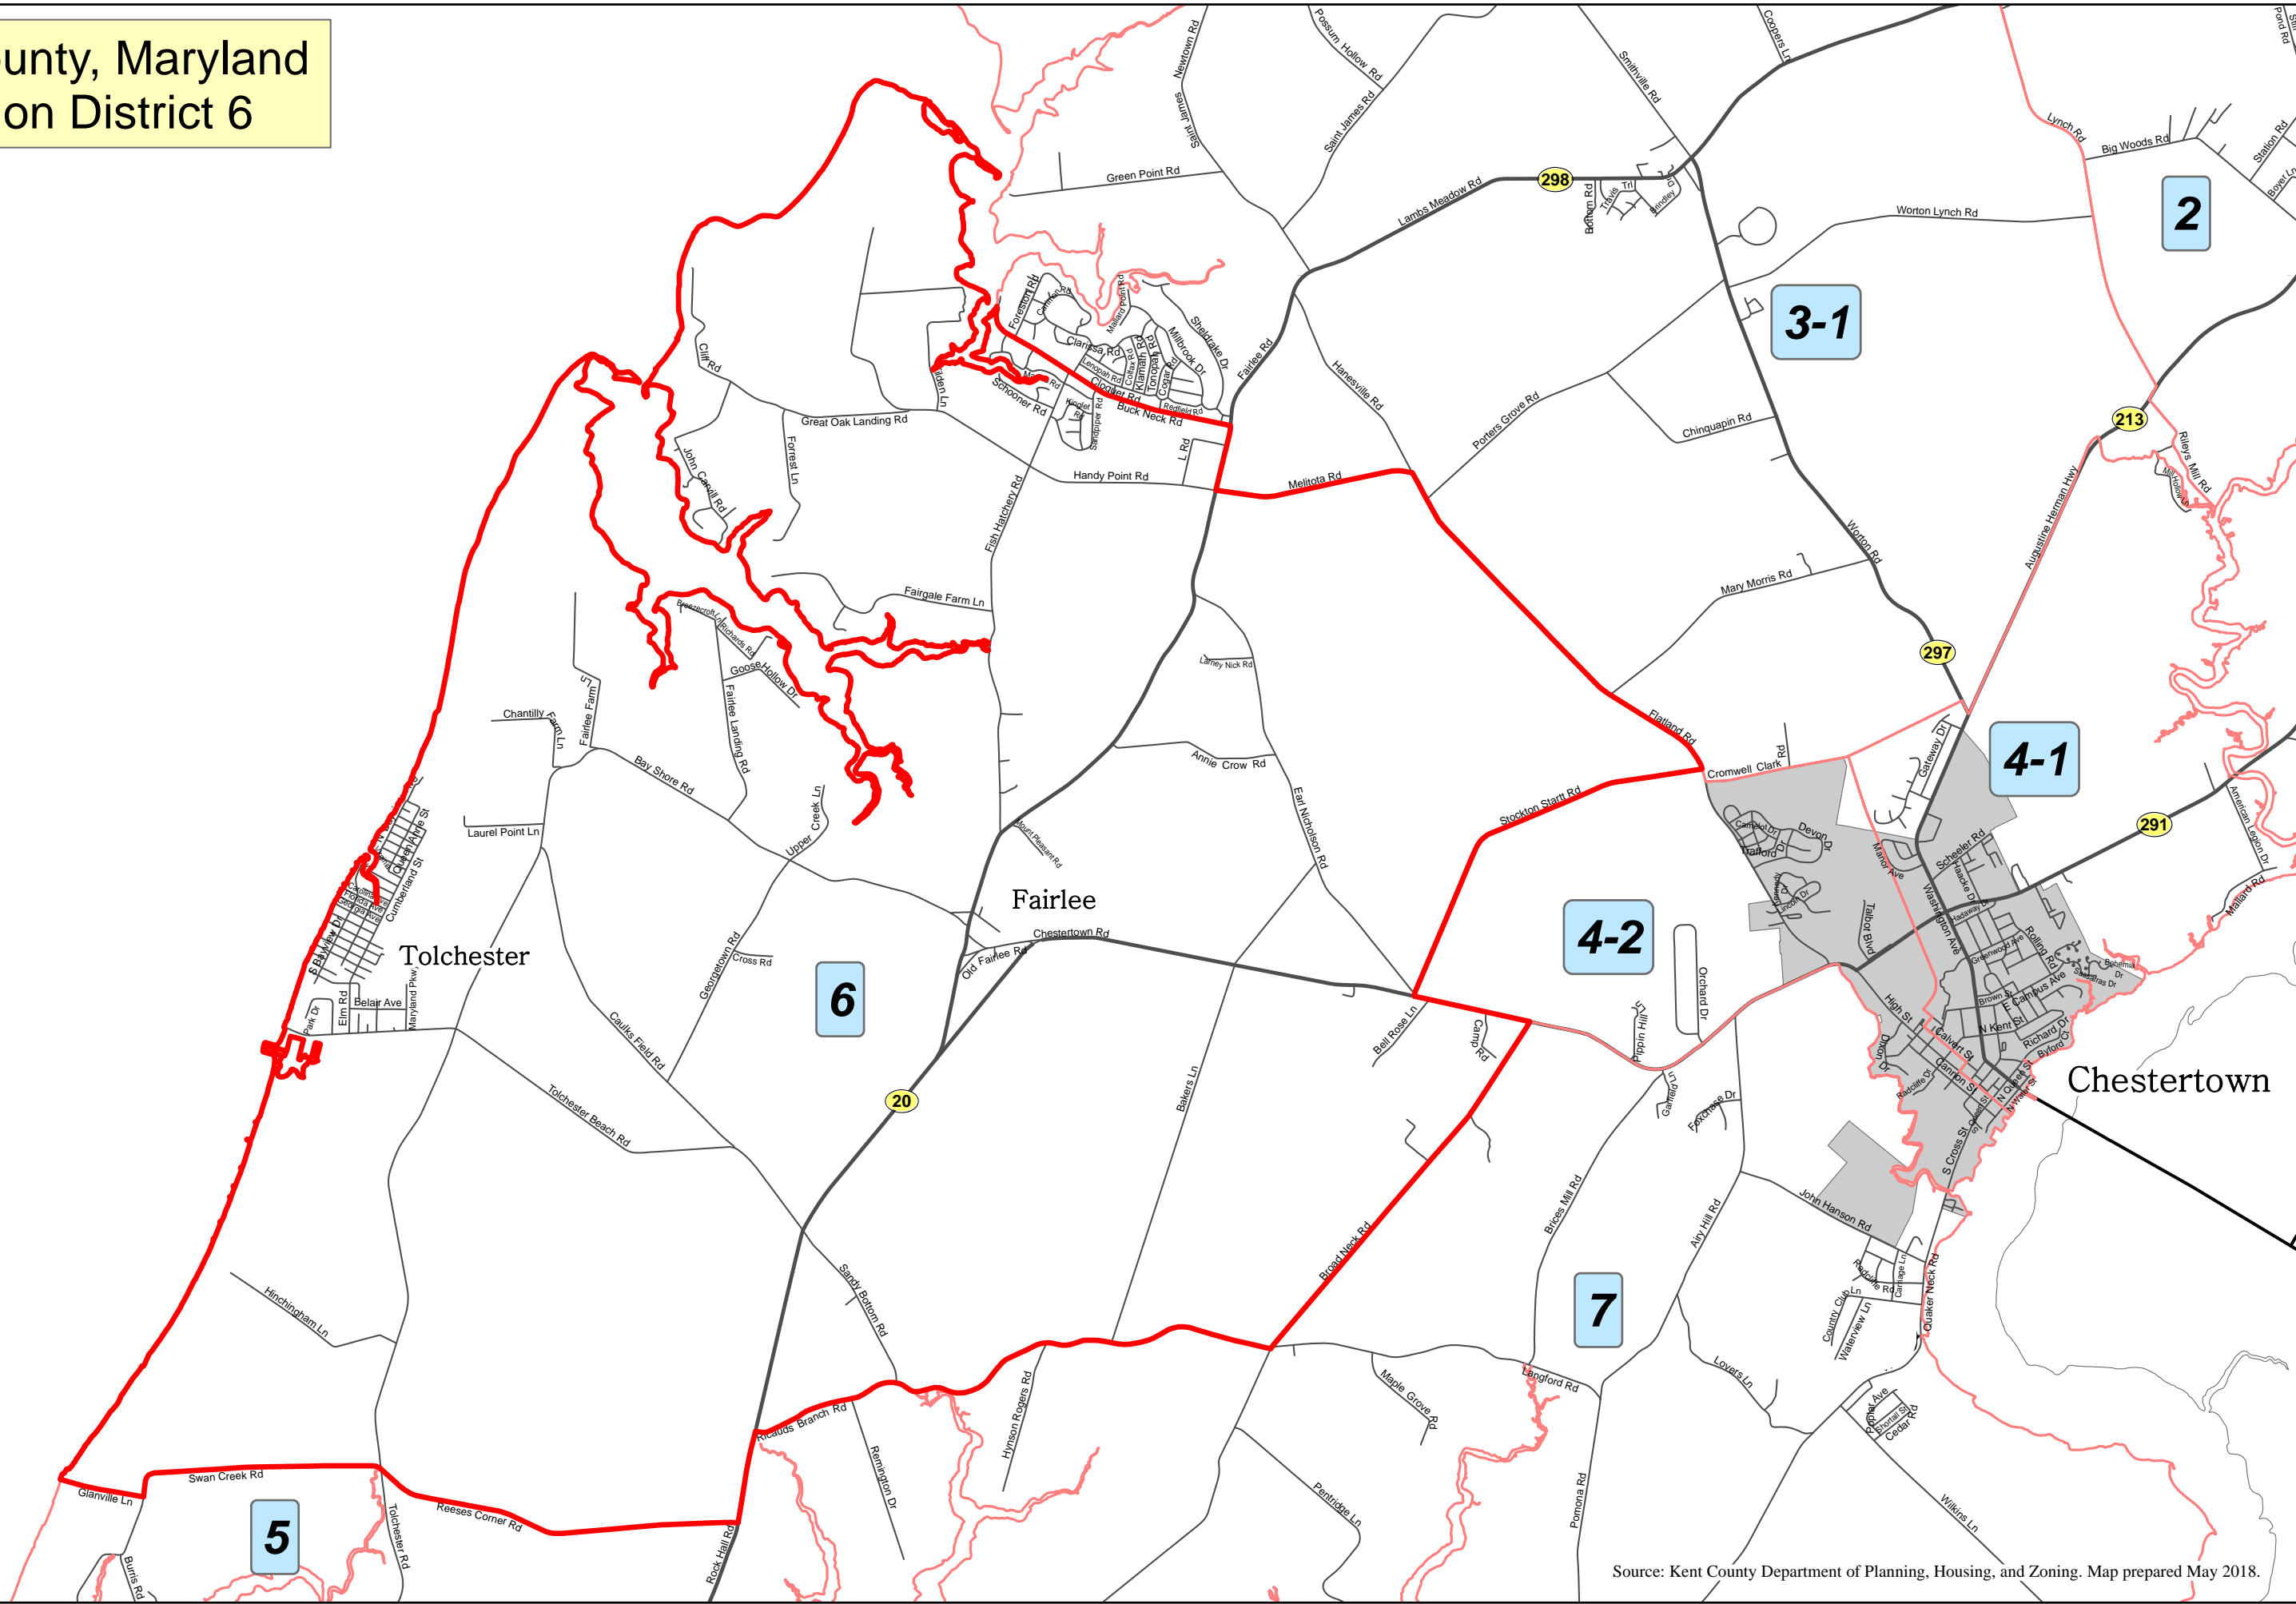

Kent County, Maryland Election District 6

Source: Kent County Department of Planning, Housing, and Zoning. Map prepared May 2018.